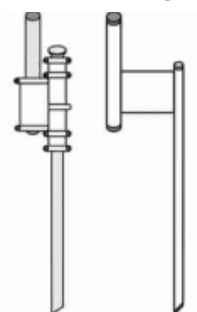

TELESCOPIC

- BURNISHED ALUMINIUM POLES
- 2.8M & 4.2M KITS
- STRONG CARRY-BAG
- INTERNAL AND EXTERNAL USE

Indoor Stands

Cross Base

Umbrella Stand

Outdoor pegs

Deluxe Peg

Budget Peg